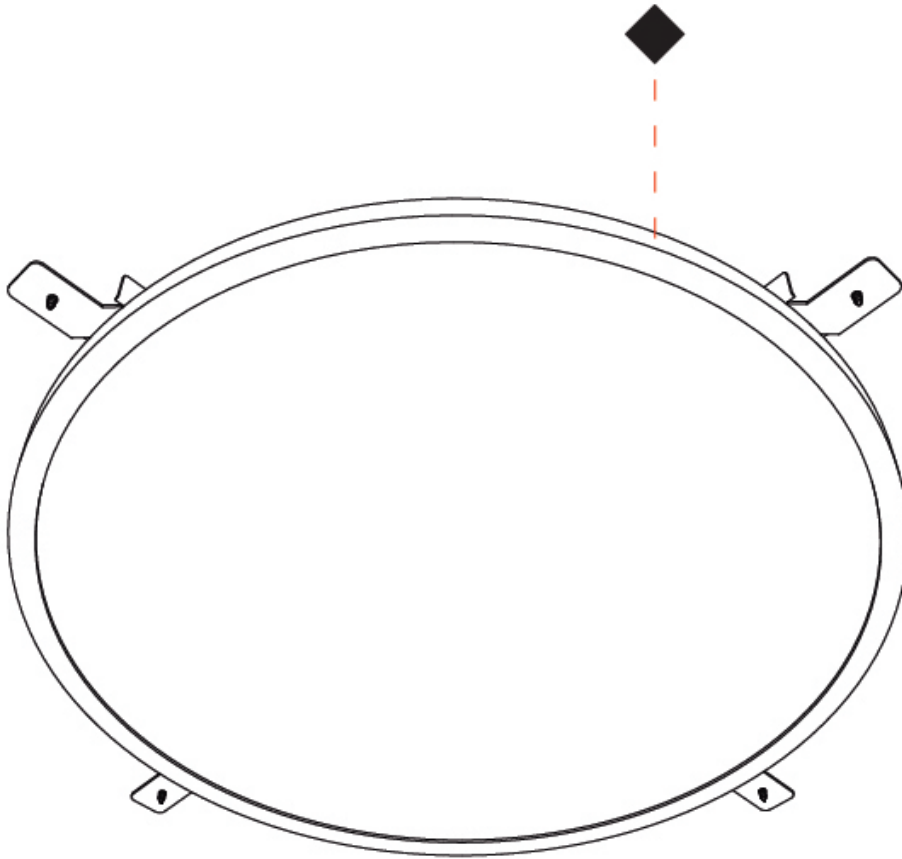

HARMONY ROUND RECESSED

A56183-

PROJECT	_____
TYPE	_____
SPECIFIER	_____
QUANTITY	_____
DATE	_____