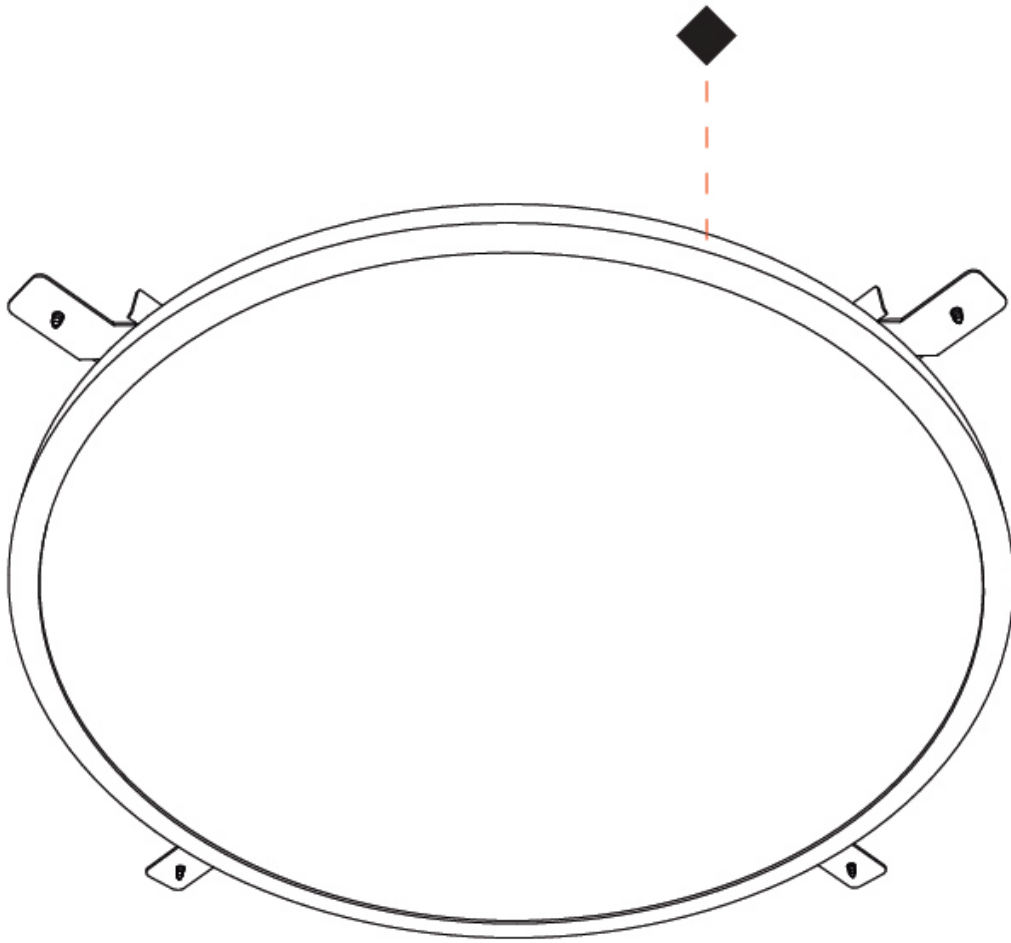

HARMONY ROUND RECESSED

A56184-

PROJECT	_____
TYPE	_____
SPECIFIER	_____
QUANTITY	_____
DATE	_____