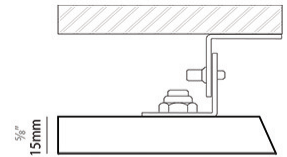

HARMONY ROUND SURFACE

A52032-

base number   Color   Finish   Diffuser
Temperature   Options   Options

1. To build a product code in our configurator select the specify button on the base model # product page
2. To build a manual product code on this datasheet choose from the options listed below in blue font and add the suffix to the base model #

GENERAL

Series: Harmony Round
Partner: Ivela
Division: Architectural
Installation: Surface
Product Type: Panels
Mounting Location: Ceiling
Light Distribution: Direct

PHYSICAL

Shape: Round
Diameter (mm): 707
Diameter (in): 27 ¹³/₁₆
Height (mm): 15
Height (in): 9/16
Diffuser: PMMA - Opal
Fixture Finish: WHI / BLK / GLD
Fixture Material: Aluminum

ELECTRICAL

Lamp Type: LED
Input Wattage (W): 44
Dimming: Tri-Mode (Non-Dimming and Phase Dimming (120Vac only) and 0-10V Dimming)
Driver Included: No
Driver Location: Remote
Driver Type: Constant Voltage - Universal
Driver Class: Class 2
Housing: ENCP 5 (ERP) ENCP 13 (SC Power)
Input Voltage (V): 120 - 277
Output Voltage (V): 24

LED

Color Temperature (°K): 2700 / 3000 / 3500 / 4000
Max. Delivered Lumen (lm): 3168 / 3300 / 3398 / 3498
Nominal Lumen (lm): 5280 / 5500 / 5663 / 5830
CRI: >93 CRI
Lamp Life (hrs): 50000

OPTICAL

RATINGS AND CERTIFICATIONS

Certified By: CSA Certified to UL and CSA Standards
IP rating: IP20

PROJECT _____
TYPE _____
SPECIFIER _____
QUANTITY _____
DATE _____

Ø707mm 27 ¹³/₁₆"