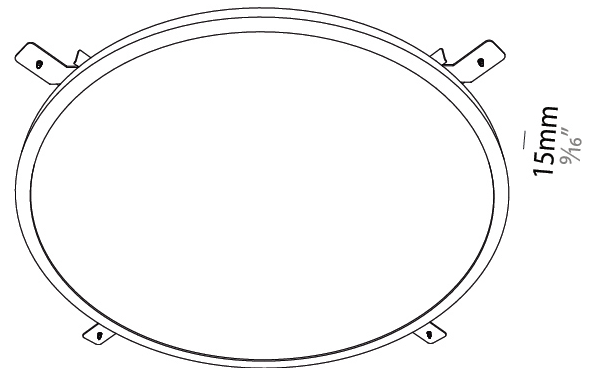

PROJECT
TYPE
SPECIFIER
QUANTITY
DATE

HARMONY ROUND RECESSED

A56182-

base number	Color Temperature	Finish Options	Diffuser Options

1. To build a product code in our configurator select the specify button on the base model # product page
2. To build a manual product code on this datasheet choose from the options listed below in blue font and add the suffix to the base model #

GENERAL

Series: Harmony Round
Partner: Ivela
Division: Architectural
Installation: Recessed
Product Type: Panels
Mounting Location: Ceiling
Light Distribution: Direct

PHYSICAL

Shape: Round
Diameter (mm): 707
Diameter (in): 28 13/16
Height (mm): 15
Height (in): 9/16
Diffuser: PMMA - Opal
Fixture Finish: WHI / BLK / GLD
Fixture Material: Aluminum

ELECTRICAL

Lamp Type: LED
Input Wattage (W): 44
Dimming: Tri-Mode (Non-Dimming and Phase Dimming (120Vac only) and 0-10V Dimming)
Driver Included: No
Driver Location: Remote
Driver Type: Constant Voltage - Universal
Driver Class: Class 2
Housing: ENCP 5 (ERP) ENCP 13 (SC Power)
Input Voltage (V): 120 - 277
Output Voltage (V): 24

LED

Color Temperature (°K): 2700 / 3000 / 3500 / 4000
Max. Delivered Lumen (lm): 3168 / 3300 / 3398 / 3498
Nominal Lumen (lm): 5280 / 5500 / 5663 / 5830
CRI: >93 CRI
Lamp Life (hrs): 50000

OPTICAL

RATINGS AND CERTIFICATIONS

Certified By: CSA Certified to UL and CSA Standards
IP rating: IP20

Ø707mm 27 13/16"